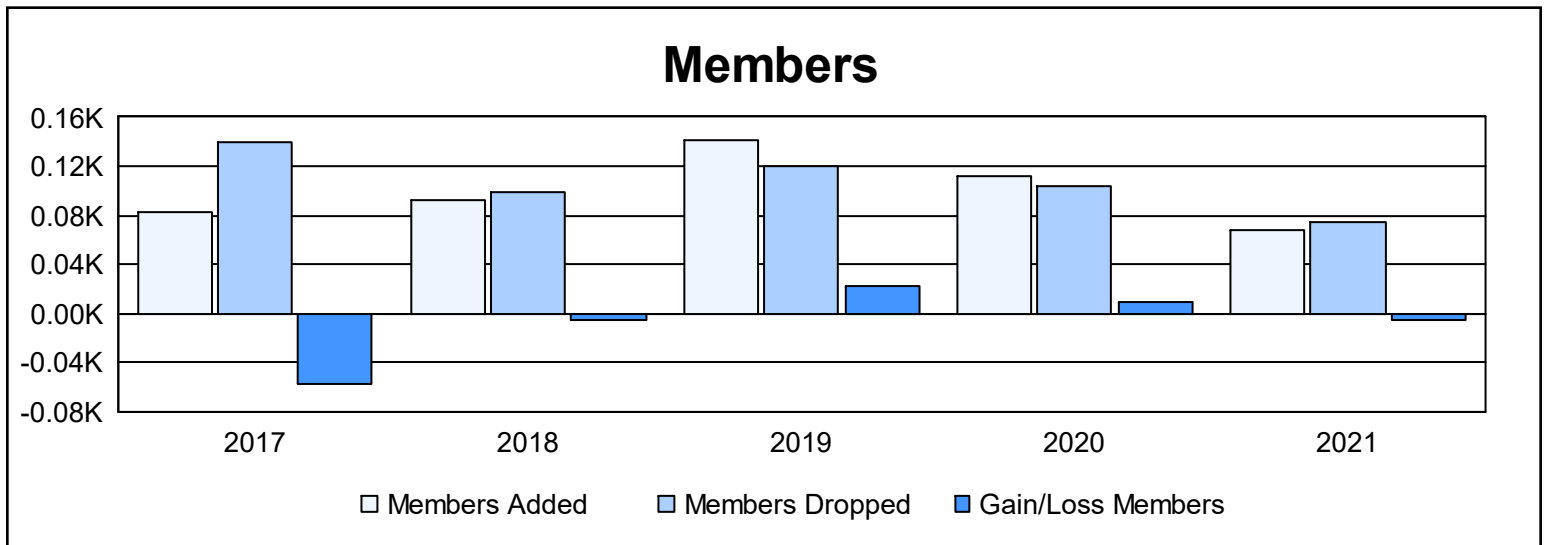

Year	New Clubs	Dropped Clubs	Gain/ Loss Clubs	New Members	Charter Members	Reinstate Members	Transfer Members	Total Member Added	Total Members Dropped	Gain/ Loss Members
2016-2017	0	3	-3	77	0	3	3	83	140	-57
2017-2018	1	0	1	69	20	1	3	93	99	-6
2018-2019	2	0	2	73	60	7	2	142	120	22
2019-2020	1	1	0	88	20	0	4	112	103	9
2020-2021	1	1	0	42	22	1	3	68	74	-6
<b>Average</b>	<b>1</b>	<b>1</b>	<b>0</b>	<b>70</b>	<b>24</b>	<b>2</b>	<b>3</b>	<b>100</b>	<b>107</b>	<b>-8</b>

### Membership Composition June 2021 Cumulative