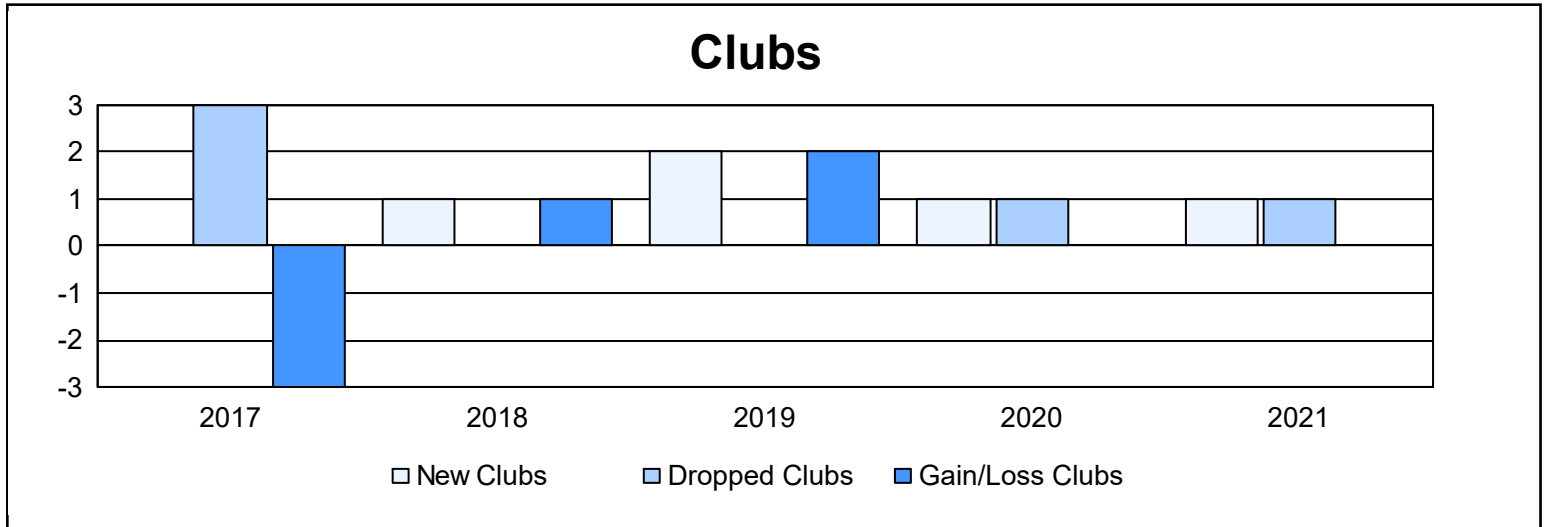

Year	New Clubs	Dropped Clubs	Gain/ Loss Clubs	New Members	Charter Members	Reinstate Members	Transfer Members	Total Member Added	Total Members Dropped	Gain/ Loss Members
2016-2017	0	3	-3	77	0	3	3	83	140	-57
2017-2018	1	0	1	69	20	1	3	93	99	-6
2018-2019	2	0	2	73	60	7	2	142	120	22
2019-2020	1	1	0	88	20	0	4	112	103	9
2020-2021	1	1	0	42	22	1	3	68	74	-6
<b>Average</b>	<b>1</b>	<b>1</b>	<b>0</b>	<b>70</b>	<b>24</b>	<b>2</b>	<b>3</b>	<b>100</b>	<b>107</b>	<b>-8</b>

### Membership Composition June 2021 Cumulative